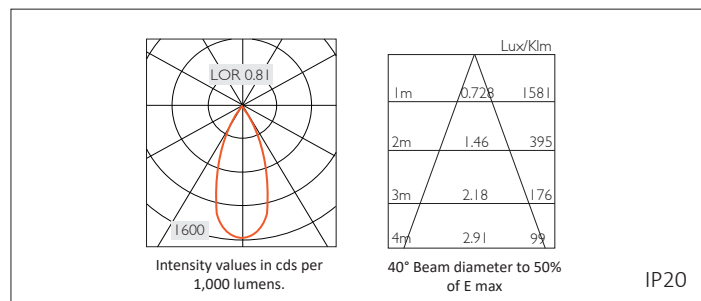

Driver
Order Code

0	FIXED
1	1-10V
3	DSI
5	DALI
7	LEAD / TRAIL
9	ADDRESSABLE

Emergency
Order Code

0	No emergency
E	3 hour maintained emergency pack
9E	with DALI Addressable with full error feed back

PHOTOMETRIC DATA

Full Product Number Example

F054313A210

F05	Ambiance X80 Square Fixed
4	40°
3	Black reflector
13	1300 lumens
A	CRI >80 - 2-3 Step MacAdam Xicato XTM
2	2700K
1	1-10V dimming
0	No Emergency