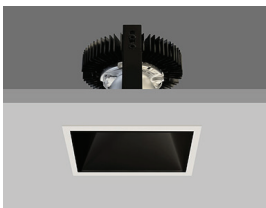

Black   White

IP20

40°   **F0543**   **F0544**

50°   **F0553**   **F0554**