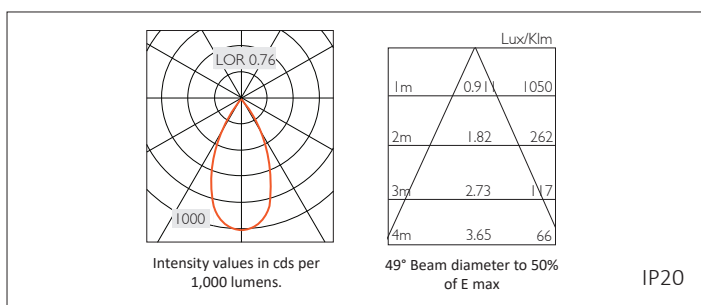

Driver
Order Code

0	FIXED
1	1-10V
3	DSI
5	DALI
7	LEAD / TRAIL
9	ADDRESSABLE

Emergency
Order Code

0	No emergency
E	3 hour maintained emergency pack
9E	with DALI Addressable with full error feed back

PHOTOMETRIC DATA

Full Product Number Example

F054313A210

F05	Ambiance X80 Square Fixed
4	40°
3	Black reflector
13	1300 lumens
A	CRI >80 - 2-3 Step MacAdam Xicato XTM
2	2700K
1	1-10V dimming
0	No Emergency